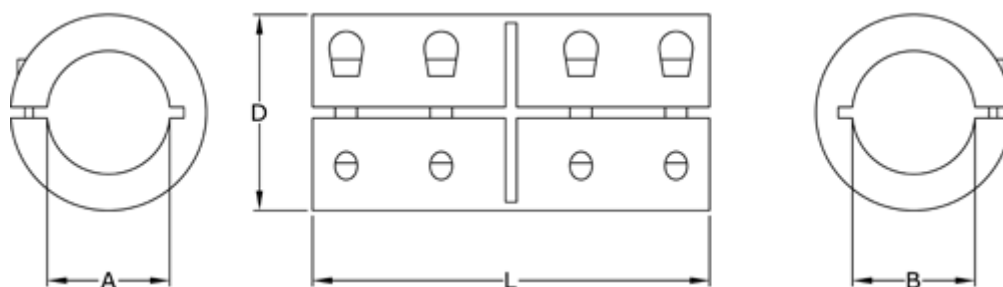

Data Sheet

Article number: 3323046502025

Description: Rigid coupling size 25 bore 25/25 mm
One piece clamp, stainless

Measures

A = 25
B = 25
D = 45
L = 75
Screw = M6x16